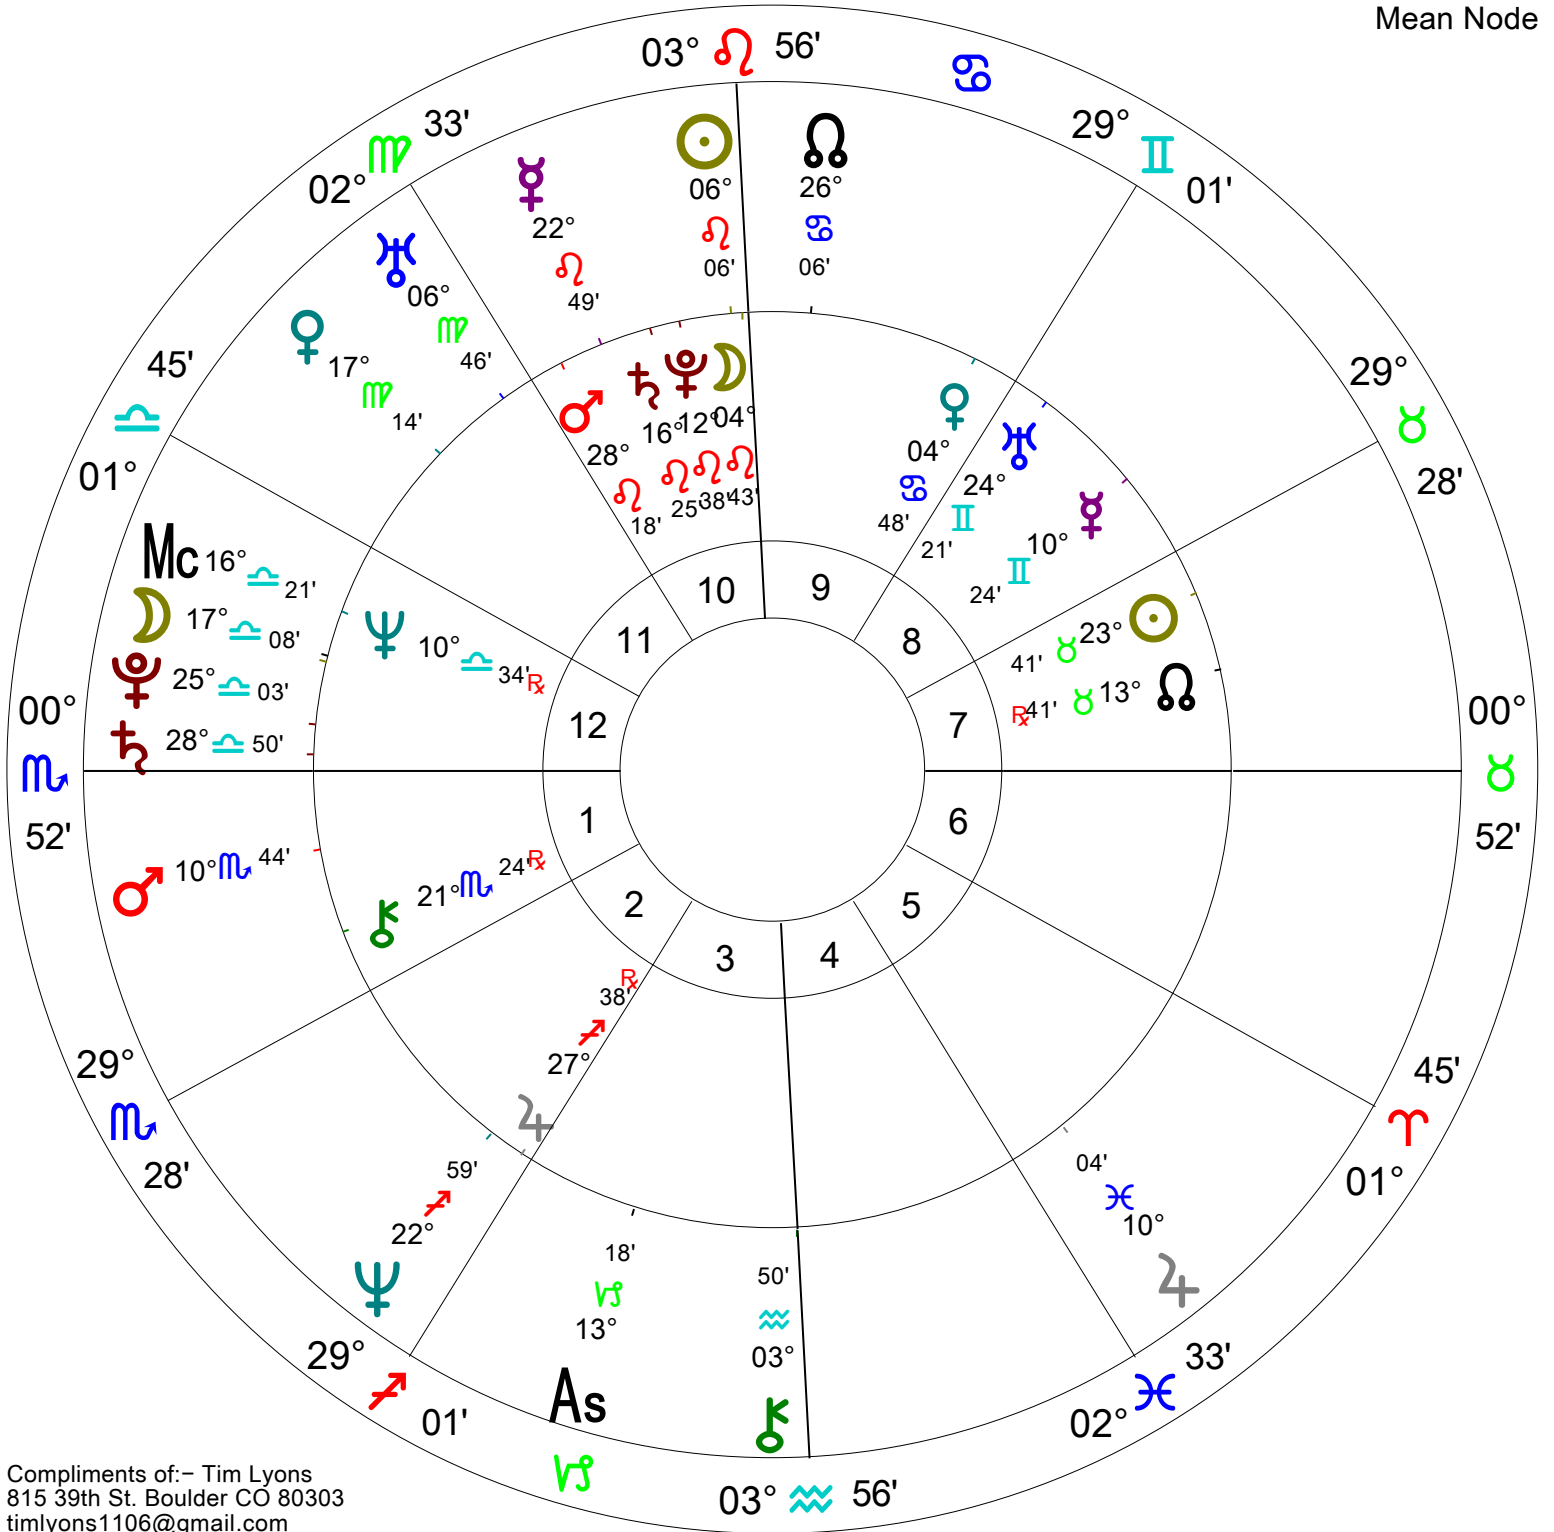

Inner Wheel
Israel
 Natal Chart
 May 14 1948, Fri
 4:37 pm EET -2:00
 Tel Aviv, Israel
 32°N04' 034°E46'
 Geocentric
 Tropical
 Koch
 Mean Node

Outer Wheel
Israel
 Israel_Lalestine_SolArc
 Directed - Solar Arc
 Feb 13 2024, Tue
 3:18:40 pm EET -2:00
 Tel Aviv, Israel
 32°N04' 034°E46'
 Geocentric
 Tropical
 Koch
 Mean Node