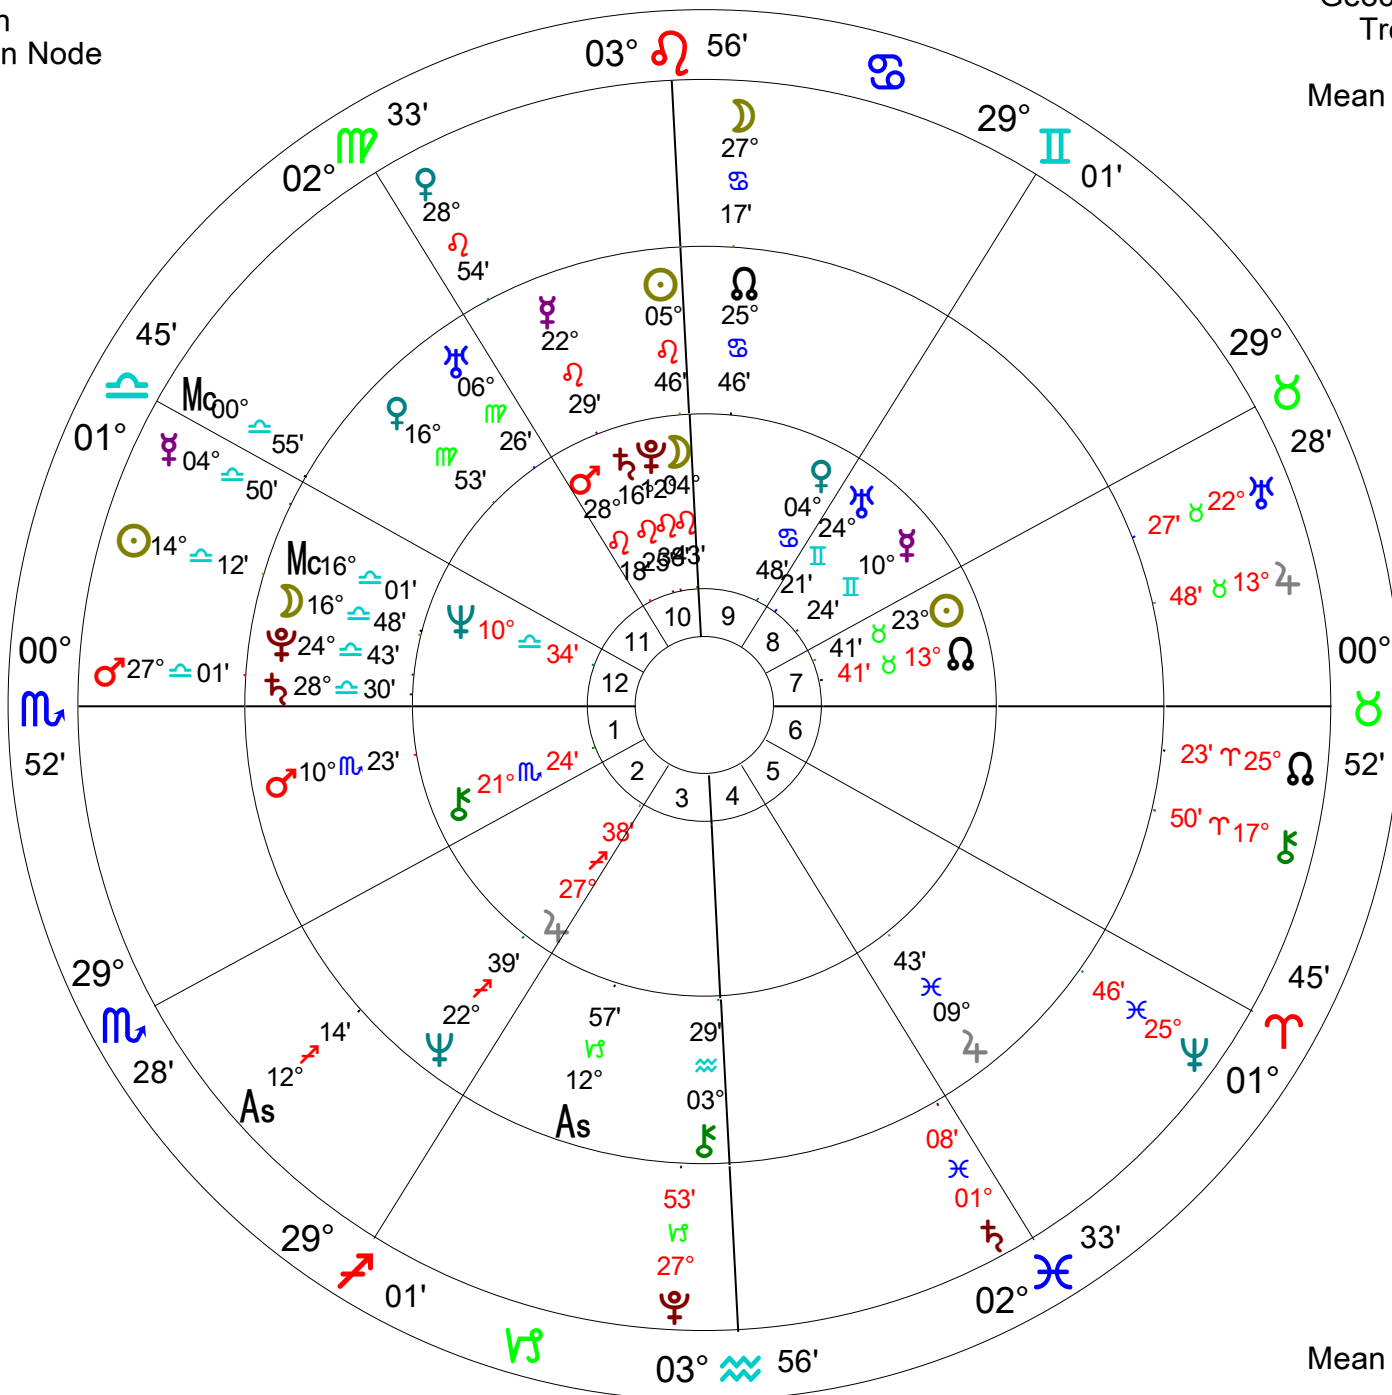

Inner Wheel
Israel
 Natal Chart
 May 14 1948, Fri
 4:37 pm EET -2:00
 Tel Aviv, Israel
 32°N04' 034°E46'
 Geocentric
 Tropical
 Koch
 Mean Node

Middle Wheel
Israel
 Israel_Palestine Solar Arc
 Directed - Solar Arc
 Oct 7 2023, Sat
 12:00 pm EET -2:00
 Tel Aviv, Israel
 32°N04' 034°E46'
 Geocentric
 Tropical
 Koch
 Mean Node

Compliments of:- Tim Lyons
 815 39th St. Boulder CO 80303
 timlyons1106@gmail.com
 720-338-3658

Mean Node
 Koch
 Tropical
 Geocentric
 40°N00'54" 105°W16'12"
 Boulder, Colorado
 12:00 pm MDT +6:00
 Oct 7 2023, Sat
 Event Chart
Transits Oct 7 2023
 Outer Wheel