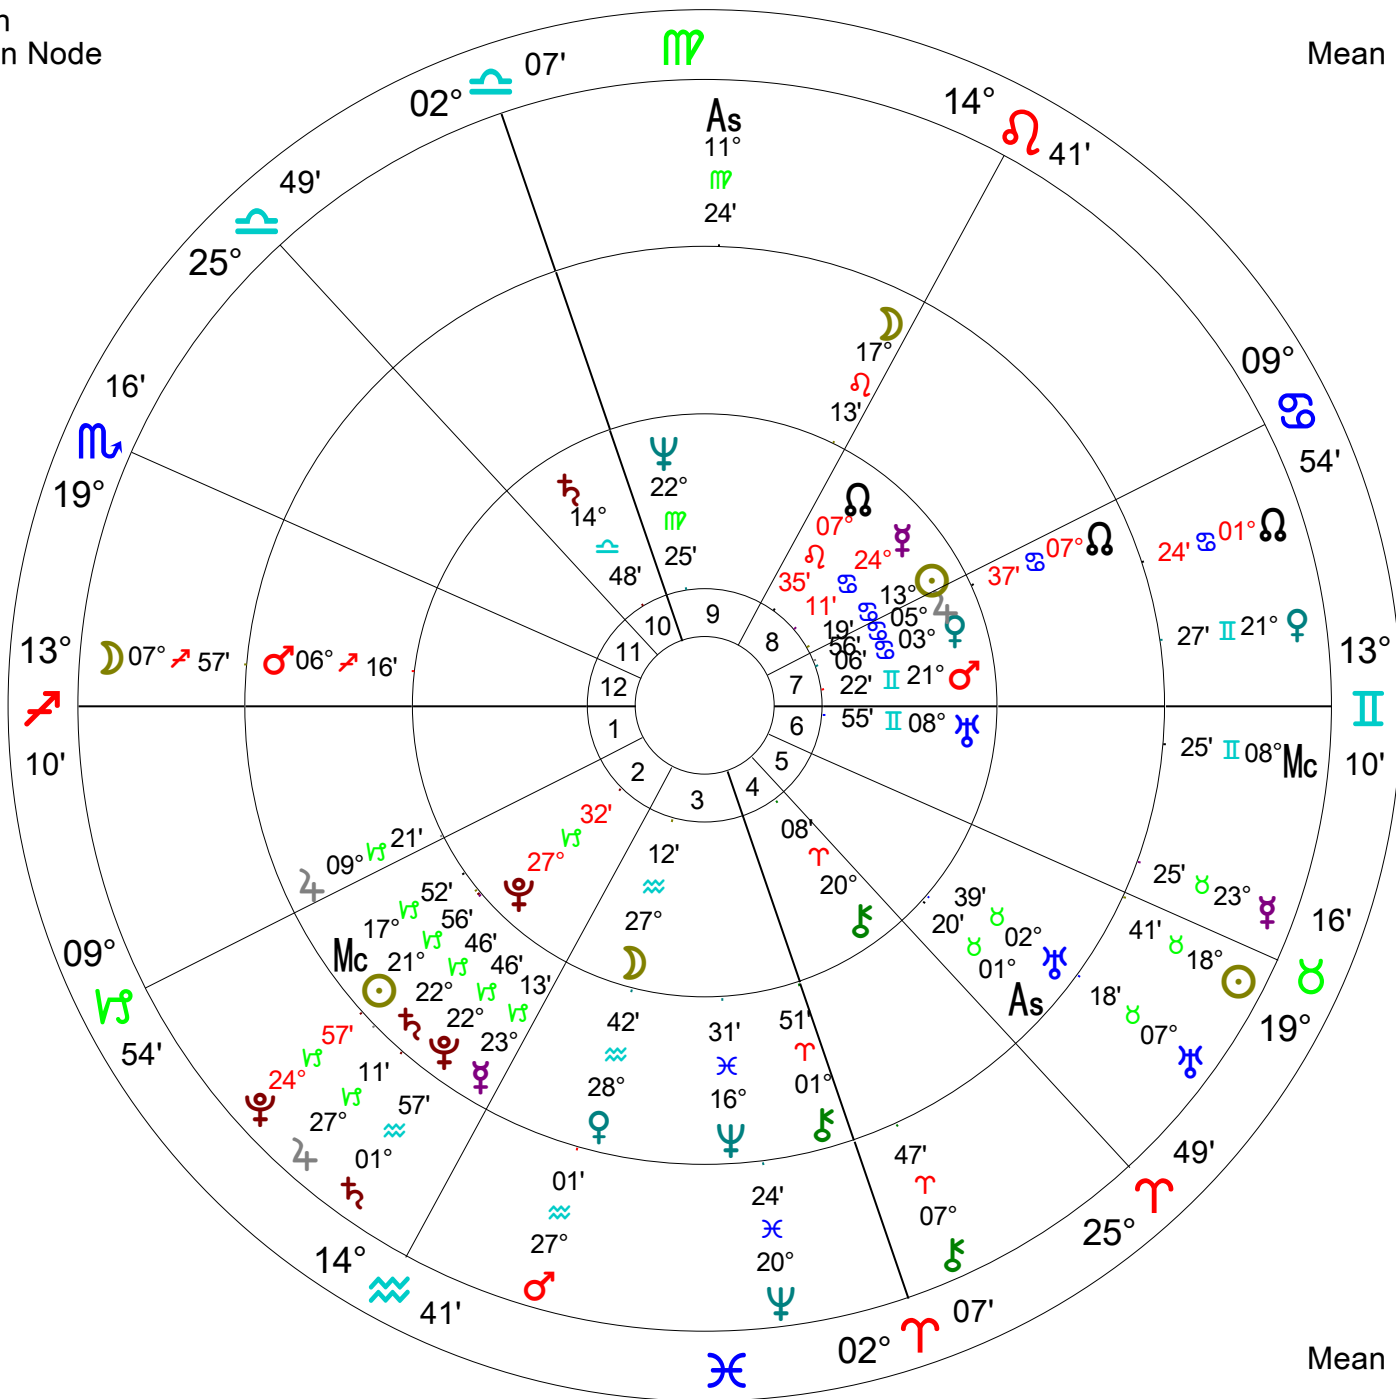

Inner Wheel
United States Rudhyar
 Natal Chart
 Jul 4 1776 NS, Thu
 5:13:55 pm LMT +5:00:39
 Philadelphia
 39°N57'08" 075°W09'51"
 Geocentric
 Tropical
 Koch
 Mean Node

Middle Wheel
SaturnConjunctPluto
 Natal Chart
 Jan 12 2020, Sun
 11:59 am EST +5:00
 Washington
 38°N53'42" 077°W02'12"
 Geocentric
 Tropical
 Koch
 Mean Node

Mean Node
 Koch
 Tropical
 Geocentric
 40°N00'54" 105°W16'12"
 Boulder, Colorado
 2:19:21 pm MDT +6:00
 May 8 2020, Fri
 Event Chart
Transits May 8 2020
 Outer Wheel